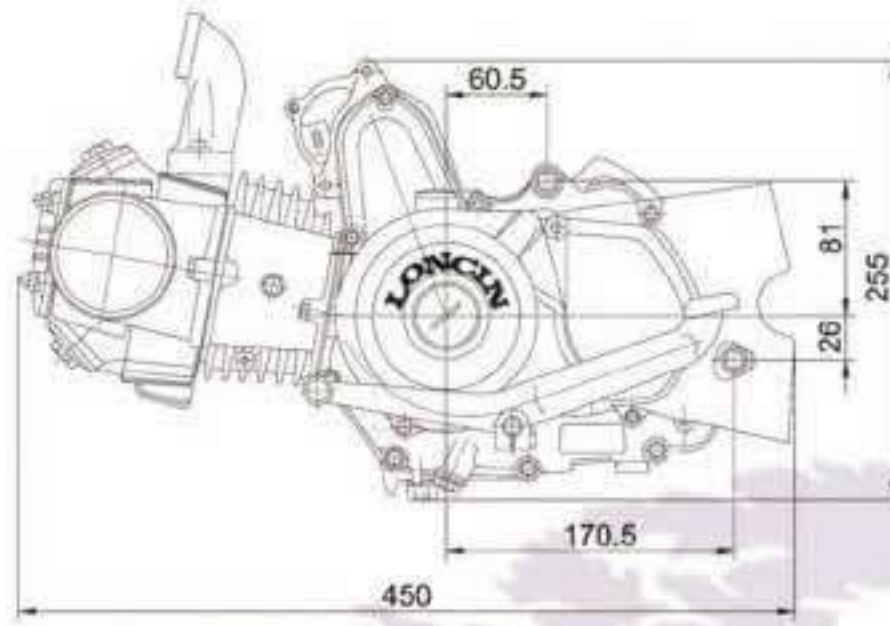

JAPAN
HIGH-TECH